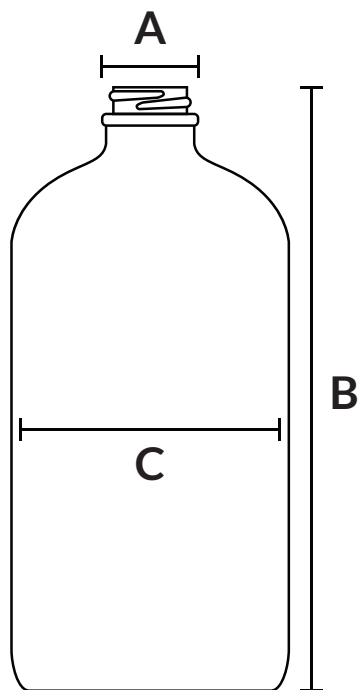

Boston Rounds

Amber, Cobalt Blue, Flint & Green

QUALITY BOTTLES
YOU CAN TRUST

C.L. Smith Company
1311 S. 39th Street, St. Louis, MO 63110

 800.264.1202

 info@clsmith.com

 www.clsmith.com

CLS stocks a full line of **Boston Round** glass bottles in popular colors such as **amber, cobalt blue, flint, and green** in sizes from **1/2 oz. to 32 oz.**

Their convenient rounded shoulder is ideal for storing a variety of items such as pharmaceuticals, chemicals, drinkable products and more.

We Have Caps For Every Bottle

Availability by Color

Size	Amber	Cobalt Blue	Flint	Green
1/2 oz.	✓	✓	✓	✓
1 oz.	✓	✓	✓	✓
2 oz.	✓	✓	✓	✓
4 oz.	✓	✓	✓	✓
8 oz.	✓	✓	✓	—
16 oz.	✓	✓	✓	—
32 oz. (28-400)	✓	—	—	—
32 oz. (33-400)	✓	—	✓	—

Boston Rounds - Amber/Green

Size	A: neck finish (mm)	B: height (mm)	C: diameter (mm)	Case Pack	Tray	Weight (gm)
1/2 oz.	18-400	68.3	25.0	540	195	25.5
1 oz.	20-400	78.6	32.8	360	110	44
2 oz.	20-400	93.7	38.6	240	72	58
4 oz.	22-400	112.7	48.8	128	n/a	108
8 oz.	28-400	138.1	60.3	96	n/a	175
16 oz.	28-400	168.7	74.6	60	n/a	255
32 oz.	28-400	205.7	94.5	12	n/a	460
32 oz.	33-400	205.7	94.5	12	n/a	460

Boston Rounds - Cobalt Blue/Flint

Size	A: neck finish (mm)	B: height (mm)	C: diameter (mm)	Case Pack	Weight (gm)
1/2 oz.	18-400	68.3	25.0	540	25.5
1 oz.	20-400	78.6	32.8	360	44
2 oz.	20-400	93.7	38.6	240	58
4 oz.	22-400	113.2	48.8	128	108
8 oz.	28-400	138.1	60.3	96	175
16 oz.	28-400	168.7	74.6	60	255