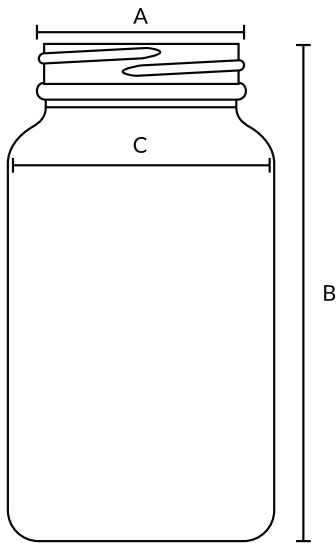

CLS stocks a full line of **Wide Mouth Glass Packers** ranging from 60cc to 625cc.

Available in **Amber** and **Cobalt Blue**, these bottles are perfectly suited for pharmaceutical and nutraceutical use.

Availability by Color

Size	Amber	Cobalt Blue
60 cc	✓	—
75 cc	✓	✓
100 cc	✓	✓
120 cc	✓	✓
150 cc	✓	✓
200 cc	✓	✓
250 cc	✓	✓
300 cc	✓	✓
400 cc	✓	✓
500 cc	✓	✓
625 cc	✓	✓

Wide Mouth Glass Packers

Size	A: neck finish (mm)	B: height (mm)	C: diameter (mm)	Case Pack	Modular Pack	Weight (gm)
60 cc	33-400	75.5	44.5	192	48	73
75 cc	38-400	82.5	45.3	192	48	82
100 cc	38-400	87.5	50.0	192	48	92
120 cc	38-400	95.0	52.8	120	42	110
150 cc	45-400	100.0	56.0	108	30	122
200 cc	45-400	109.5	61.4	72	30	145
250 cc	45-400	118.5	65.3	72	24	170
300 cc	53-400	126.5	68.2	60	20	210
400 cc	53-400	136.5	74.7	60	20	225
500 cc	53-400	147.0	81.0	60	20	270
625 cc	53-400	153.7	69.5	n/a	12	319